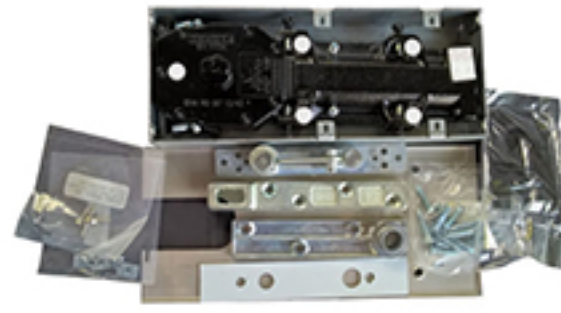

CENTURY GLASS CENTER, INCORPORATED

OTHER PRODUCTS

HD403_Kinlong
Floor Hinge

Groom Floor Hinge_
GRP100-EN4 (1100 Width)

GR-SPH-100L
(475mm x 25mm)

GR-SPH-200L (475mm x
325mm x 25mm)
DZ201-02 Upper Pivot

DZ201-02
Upper Pivot

JK SS C-Type Handle
(250x300mmH)

Kinglong C-type Handle
500x475x250

Kinglong C-type Handle
476x459x190

Kinglong C-type Handle
300x275x25

JK SS C-Type Handle
(320x300mmH)

Kinglong Strip
L 2200mm T 10mm JT 104

LS60108_Handle
(800x600x380) (T=12mm)